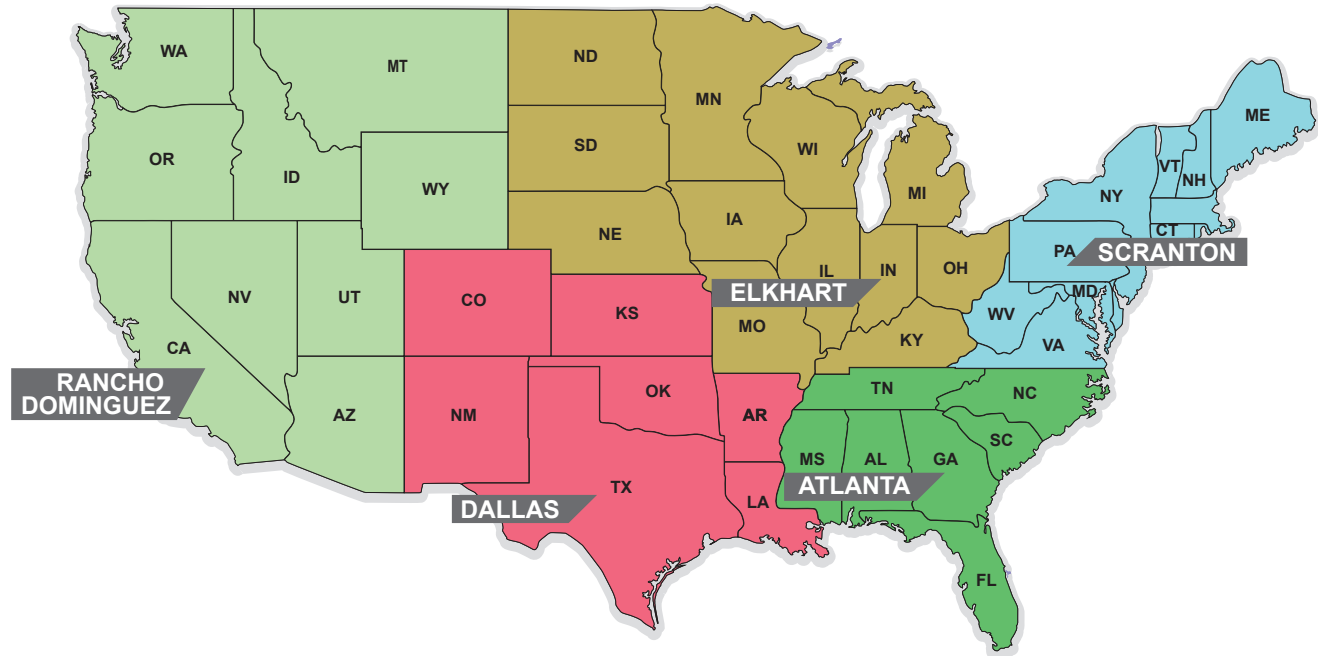

# MAX ON DEMAND - Nationwide Liftgate Stocking Program

**DEMAND**

Right Liftgates • Right Company • RIGHT NOW!

GATE MODEL	WAREHOUSES				
	FOR THE WEEK OF 04/13/2026				
	RANCHO DOMINGUEZ	ELKHART	DALLAS	SCRANTON	ATLANTA
GPSLR55	5	4	3	5	5
GPT3 WITH CART STOPS	35	11	16	29	20
GPT3 WITHOUT CART STOPS	-	-	14	1	2
GPT4	9	-	5	19	11
GPT5	12	9	2	11	10
MXT-25L	8	9	8	3	10
TE-25	12	7	4	26	11
TE-25L	13	11	-	13	-