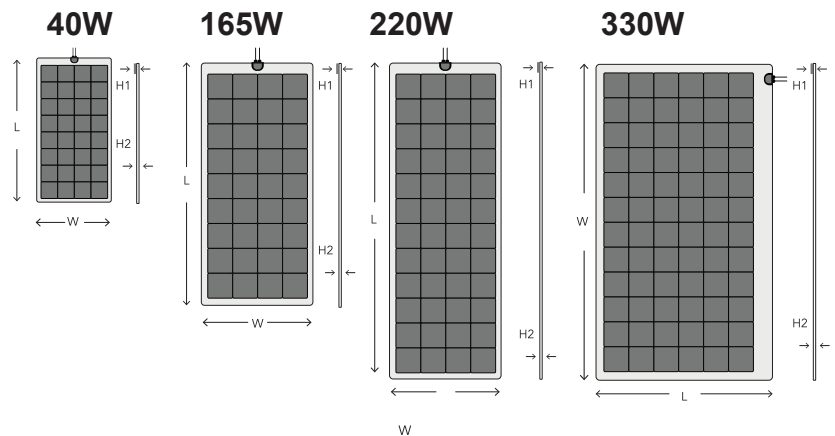

- Industry-leading power output
- Enhanced performance under all light conditions
- Redundancy by design
- Military grade design, materials and approvals
- Designed and engineered in the USA

	40W	165W	220W	330w
<b>W</b>	14.6"	27.12"	26.88"	42.12"
<b>L</b>	30"	62.24"	79.88"	76.33"
<b>H1</b>	0.70"		0.687"	
<b>H2</b>	0.13"		0.125"	