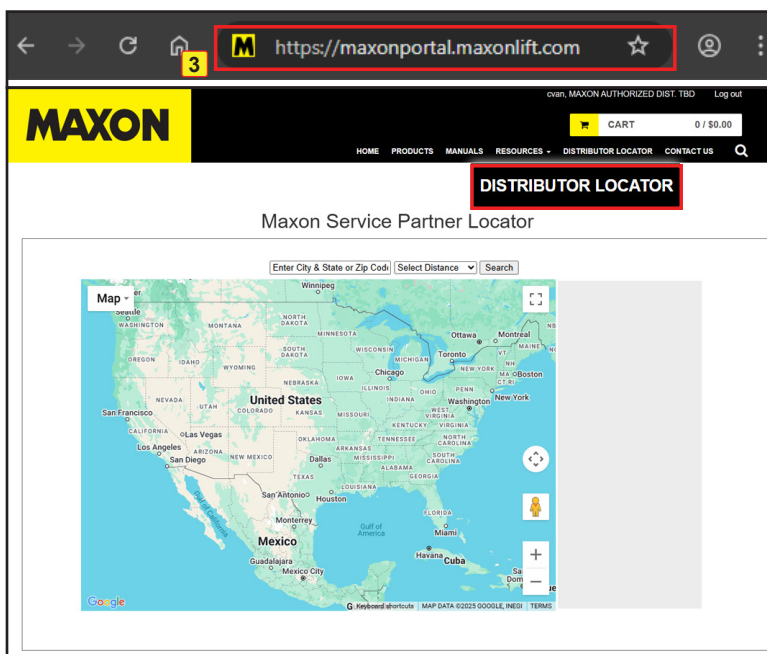

## ACCESSING THE LOCATOR

The Maxon Locator is a tool used for locating Maxon service partners nationwide. Listed below are several ways to access the locator.

- 1 Direct Link - type "maxonlift.com/locator" into the address bar
- 2 Maxon Website - go to the "SUPPORT" tab and select "Service Partner Locator"
- 3 Maxon E-Portal - use the Distributor Locator tab

## NAVIGATING THE LOCATOR

Search for a Maxon service partner provider near you.

- 1 Enter a city, state or zip code to initiate your search.
- 2 Select a radius distance from your current location using the drop down list, then click on "Search".
- 3 A list of service providers will be displayed to the right of the screen based on your search parameters. A dialogue box will display the following information that will assist you with making your selection.
  - Location address
  - Contact information
  - Hours of Operation
  - Mobile liftgate repair capable (yes/no)
  - **Get Directions**