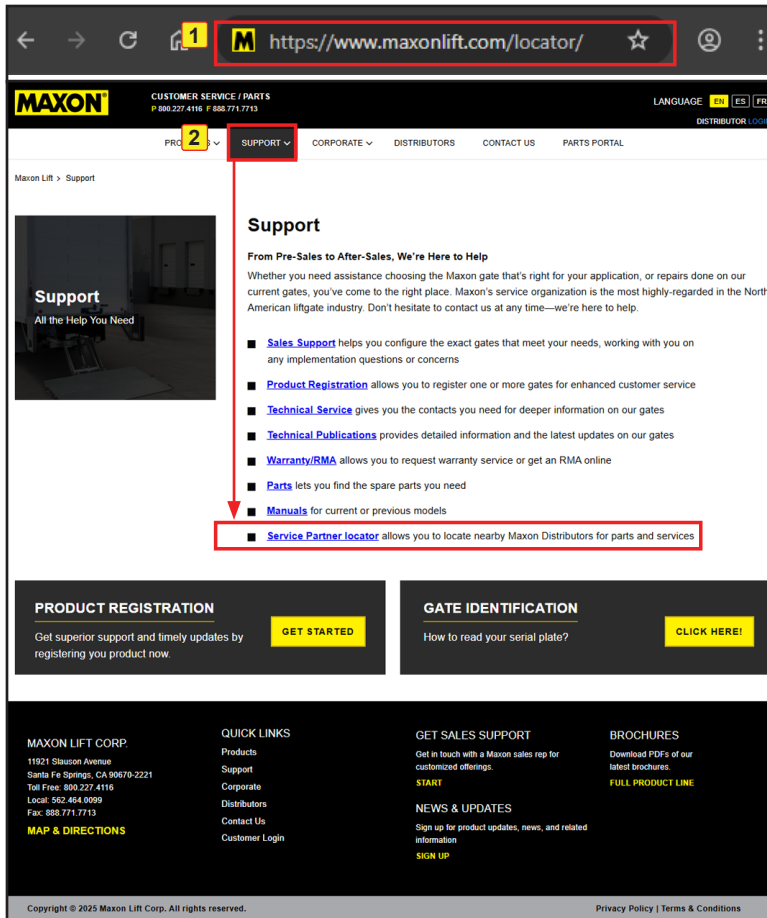

## ACCESSING THE LOCATOR

The Maxon Locator is a tool used for locating Maxon service partners nationwide. Listed below are several ways to access the locator.

- 1 Direct Link - type "maxonlift.com/locator" into the address bar
- 2 Maxon Website - go to the "SUPPORT" tab and select "Service Partner Locator"
- 3 Maxon E-Portal - use the Distributor Locator tab

## NAVIGATING THE LOCATOR

Search for a Maxon service partner provider near you.

- 1 Enter a city, state or zip code to initiate your search.
- 2 Select a radius distance from your current location using the drop down list, then click on "Search".
- 3 A list of service providers will be displayed to the right of the screen based on your search parameters. A dialogue box will display the following information that will assist you with making your selection.
  - Location address
  - Contact information
  - Hours of Operation
  - Mobile liftgate repair capable (yes/no)
  - **Get Directions**